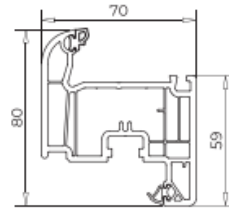

TECHNICAL SPECIFICATIONS

VEKA 70

Framework

101.208

101.219

101.214

Sashes

103.232