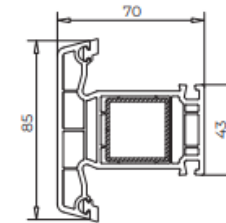

102.219

102.236

Fixed mullion

102.237

102.214

102.238

TECHNICAL SPECIFICATIONS

VEKA 70

Extensions

114.200

114.201

114.202

4.203

Joints

116.019

116.030