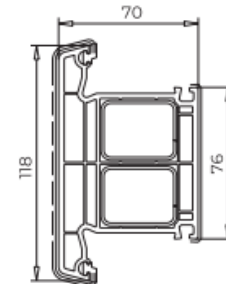

102.219

102.236

Fixed mullion

102.237

102.214

102.238

TECHNICAL SPECIFICATIONS

VEKA 70

Extensions

114.200

114.201

114.202

4.203

Joints

116.019

116.030