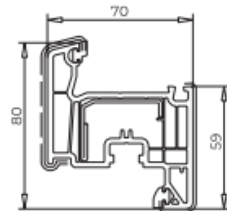

TECHNICAL SPECIFICATIONS

VEKA 70

Framework

101.208

101.219

101.214

Sashes

103.232

103.241

105.232

103.235

103.242

105.233

Sashes

103.229

Floating mullion